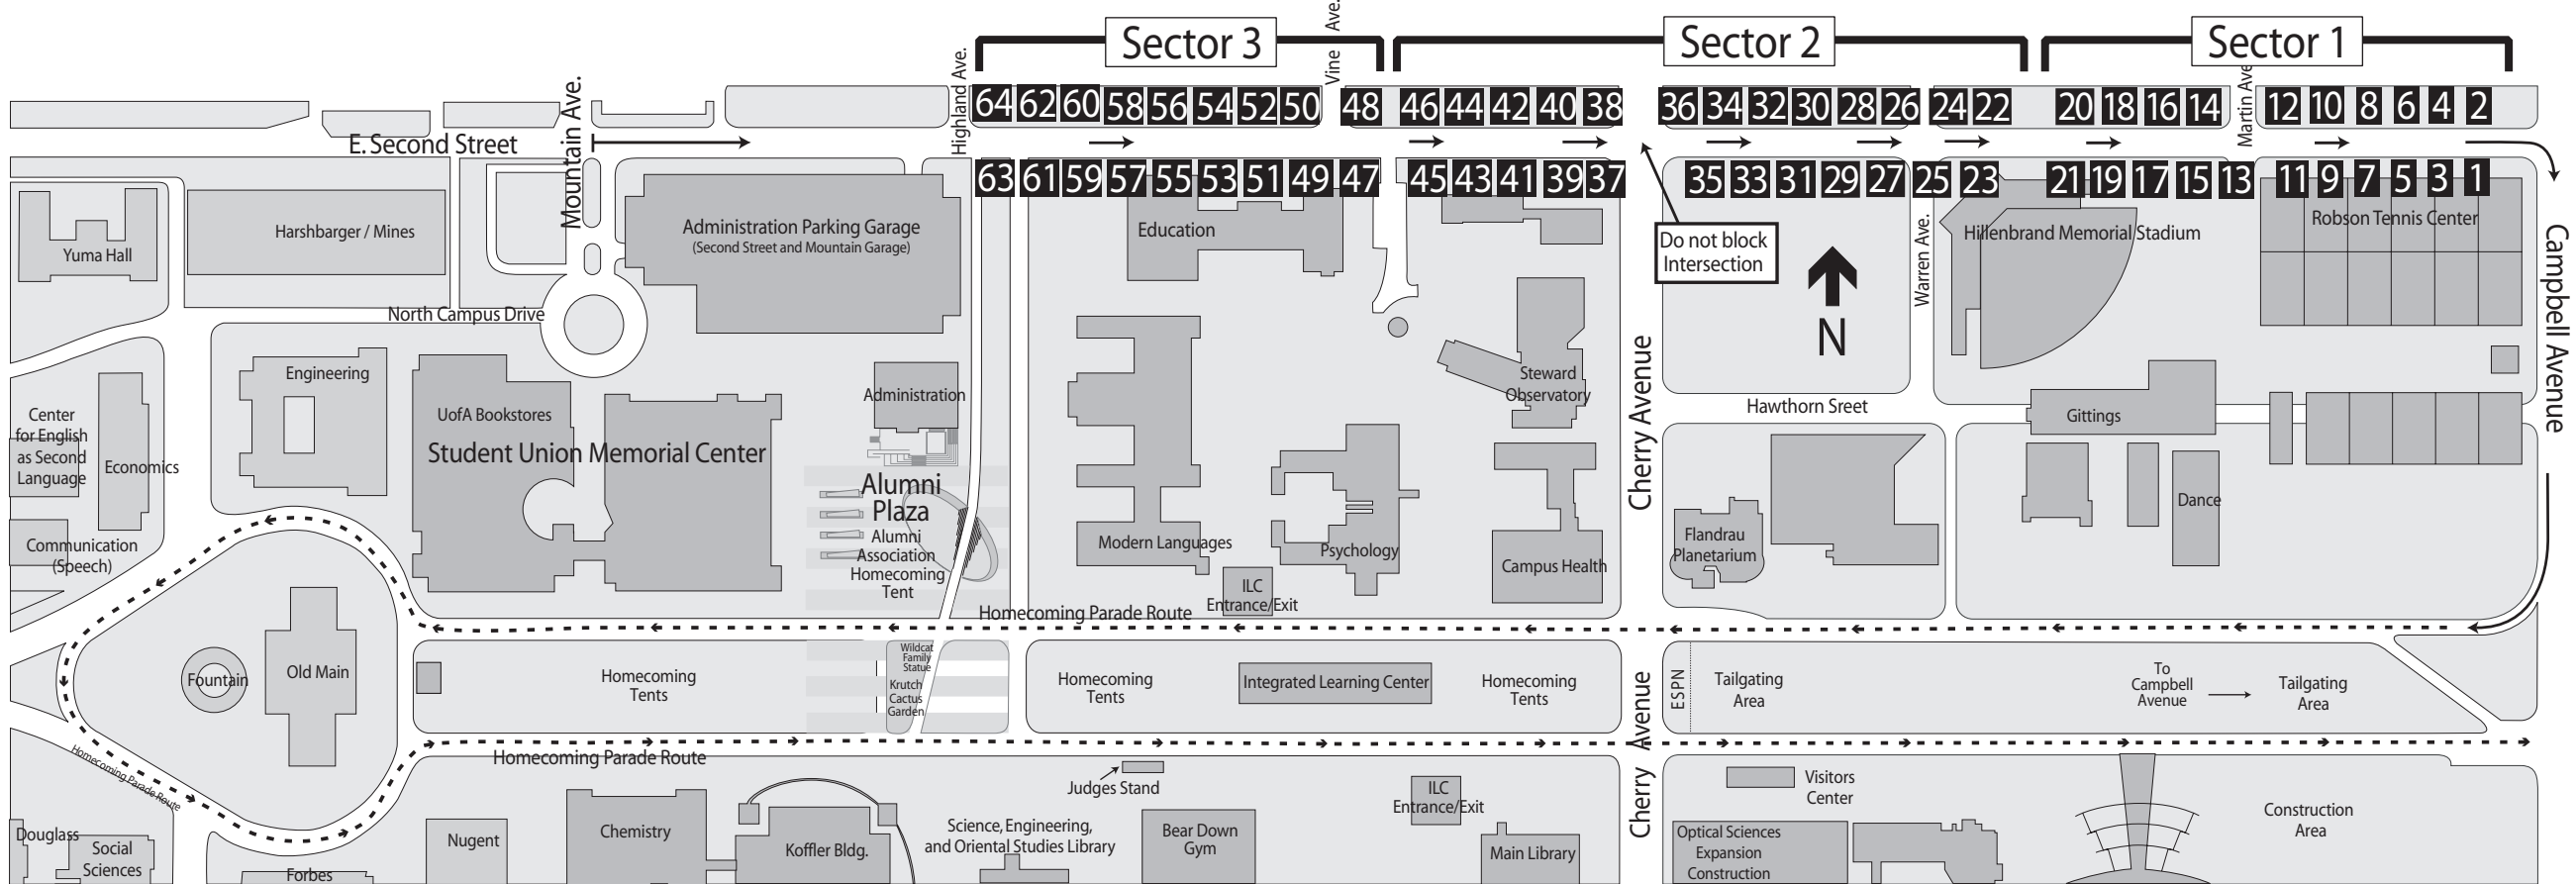

Homecoming 2007 Parade Route and participant staging locations — Line-up facing Campbell Ave.

- Sector 1 Bobcats:**
Elle Hansen, Jason Hunt, Kyle Steinke, Craig Truitt
- 1 Color Guard
 - 2 Grand Marshal: Peter Smith
 - 3 Drill Cadance
 - 4 Cheerleaders
 - 5 Wilbur, Wilma, and Helmet Car
 - 6 UofA Pride of Arizona Marching Band
 - 7 Alpha Epsilon Phi/Beta Theta Pi
 - 8 College Of Pharmacy
 - 9 2007 Softball Team
 - 10 Dr. Robert Shelton
 - 11 Vicki Chandler Honorary Bobcat
 - 12 Delta Chi/Alpha Phi
 - 13 College of Social and Behavioral Sciences
 - 14 Future Teachers Club
 - 15 Past Homecoming Queens — Rocky LaRose & Sherri Romanoski
 - 16 Formula SAE
 - 17 Gamma Phi Beta
 - 18 Alpha Phi Omega/AISES/Beta Sigma Epsilon/UNITY
 - 19 Pi Kappa Phi
 - 20 Honorary Bobcat — Eugene Sanders
 - 21 Chi Omega

- Sector 2 (continued)**
- 43 House Moms
 - 44 House Moms
 - 45 House Moms
 - 46 Mortar Board Senior Honorary
- Sector 3 Bobcats:**
Jenna Piccolo, Tanner Phillips, Dove Mittelman, Devin Sreecharana
- 47 Kappa Alpha Theta/Phi Gamma Delta (Fiji)
 - 48 Pi Beta Phi/Sigma Alpha Epsilon
 - 49 Chain Gang Junior Honorary
 - 50 UA Baja Racing
 - 51 Cheerleader and Mascots
 - 52 Cheerleader and Mascots
 - 53 Cheerleader and Mascots
 - 54 Delta Sigma Phi/Phi Delta Theta
 - 55
 - 56
 - 57 Kappa Sigma/Delta Gamma
 - 58 Homecoming Court — King and Queen
 - 59 Homecoming Court
 - 60 Homecoming Court

- Sector 3 (continued)**
- 61 Homecoming Court
 - 62 Homecoming Court
 - 63
 - 64 Theta Tau Professional Engineering Fraternity

For additional information,
please contact
Chrystean Page
520-626-0697
page@al.arizona.edu